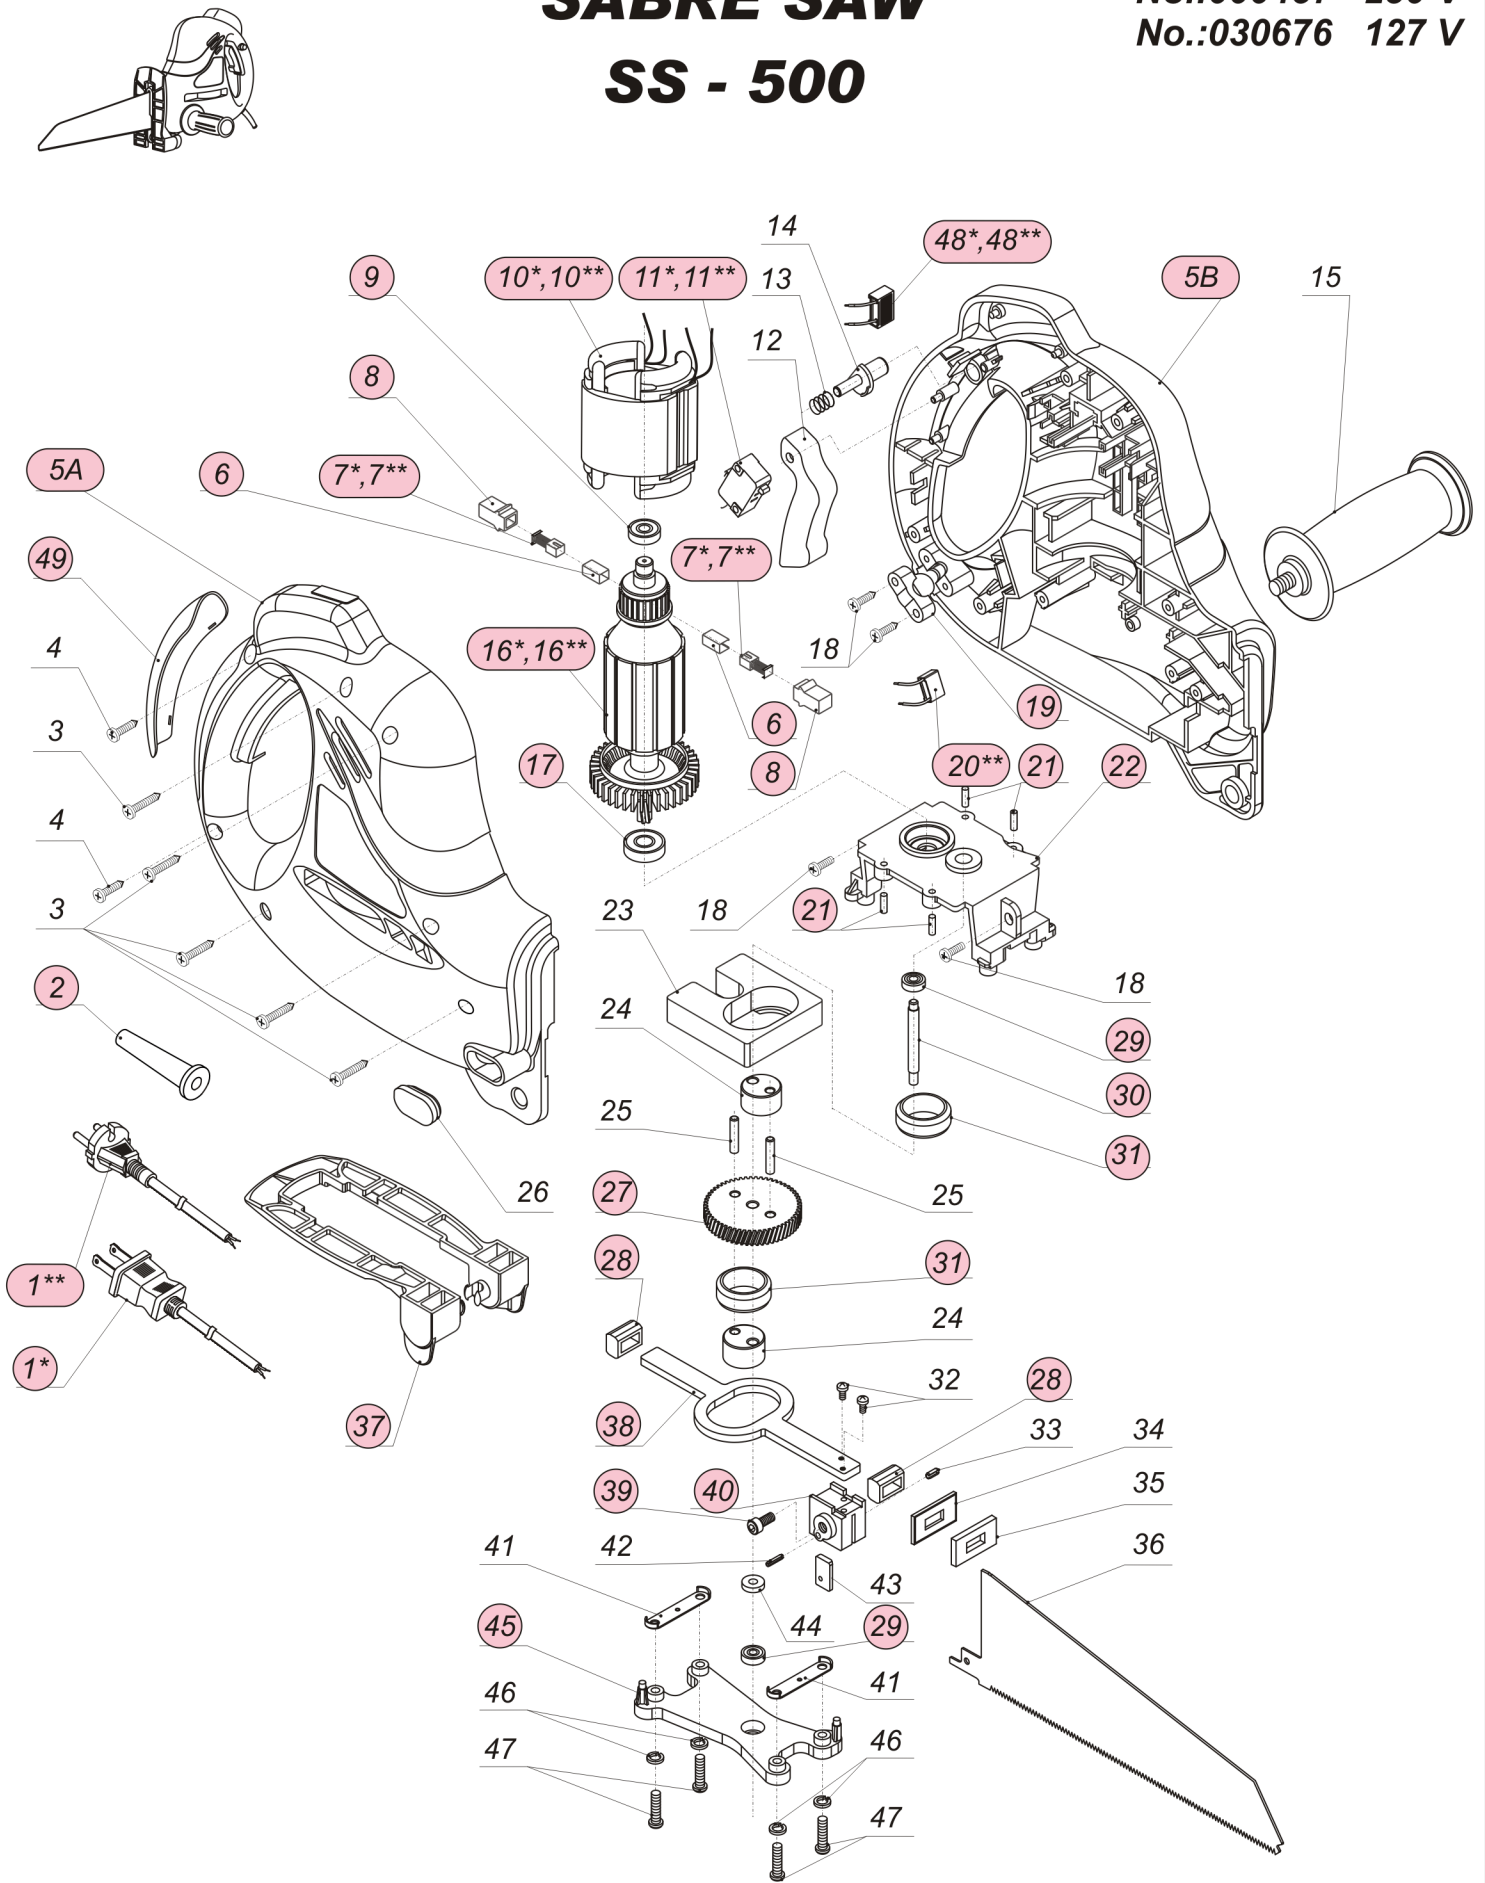

SABRE SAW

No.:000457 230 V

No.:030676 127 V

SS - 500

* - 127 V

** - 230 V

DWT

Jun 2005

SABRE SAW
SS - 500Model No.: 000457 - 230 V
030676 - 127 V**PRICE LIST OF SPARE PARTS**

Pos.	Part Number	Description (Q-ty)	Description National Language (Q-ty)	Price, USD
1*	C1-0931/01	Cord 127V		
1**	B1-0931/01	Cord 230V		
2	A2-1081/50	Rubber sleeve		
3	A1-2085/22	Screw ST4x16 (5)		
4	A1-2085/20	Screw ST4x12 (2)		
5A	A2-1061/01	Housing A		
5B	A2-1061/02	Housing B		
6	A2-1081/01	Brush cover (2)		
7*	C2-0967/01	Carbon brush 127V (2)		
7**	B2-0967/01	Carbon brush 230V (2)		
8	A2-1081/02	Brush holder (2)		
9	A2-0907/01	Ball bearing 696.Z		
10*	C2-1016/01	Stator 127V		
10**	B2-1016/01	Stator 230V		
11*	C2-1031/01	Switch 127V		
11**	B2-1031/01	Switch 230V		
12	A2-1081/51	Trigger		
13	A2-1081/52	Restore spring		
14	A2-1081/53	Safe button		
15	A2-1081/54	Handle		
16*	C2-1001/01	Armature 127V		
16**	B2-1001/01	Armature 230V		
17	A2-0906/01	Ball bearing 699.Z		
18	A1-2085/21	Screw ST4x14 (4)		
19	A1-0081/54	Cord clip		
20**	B1-0941/01	Condenser 0,22µf 230V		
21	A2-1081/03	Pin 3x10 (4)		
22	A2-1081/04	Support frame		
23	A2-1081/55	Counterweight		
24	A2-1081/56	Offset block (2)		
25	A2-1081/57	Short pin (2)		
26	A2-1081/58	Rubber stopple		
27	A2-1046/01	Gear		
28	A2-1081/05	Sliding block (2)		
29	A2-1081/06	Ball bearing (2)		
30	A2-1081/07	Long shaft		
31	A2-1081/08	Needle bearing HK 2010 (2)		
32	A1-2081/04	Screw M3x10 (2)		
33	A1-2084/72	Spring pin 3,5x8		
34	A2-1081/59	Dustproof block		
35	A2-1081/60	Dustproof block cover		
36	A2-1081/61	Saw blade		
37	A2-1081/09	Base		
38	A2-1081/10	Reciprocating bar		
39	A2-1081/11	Inner hexagon screw M6x16		
40	A2-1081/12	Blade holder		
41	A2-1081/62	Press plate (2)		
42	A1-2084/36	Spring pin 4,5x8		
43	A2-1081/63	Plate		
44	A2-1081/64	Bush		
45	A2-1081/13	Front cover		
46	A1-2083/30	Spring washer (4)		
47	A1-2081/11	Screw M4x12 (4)		
48*	C2-1033/01	Soft start 127v		